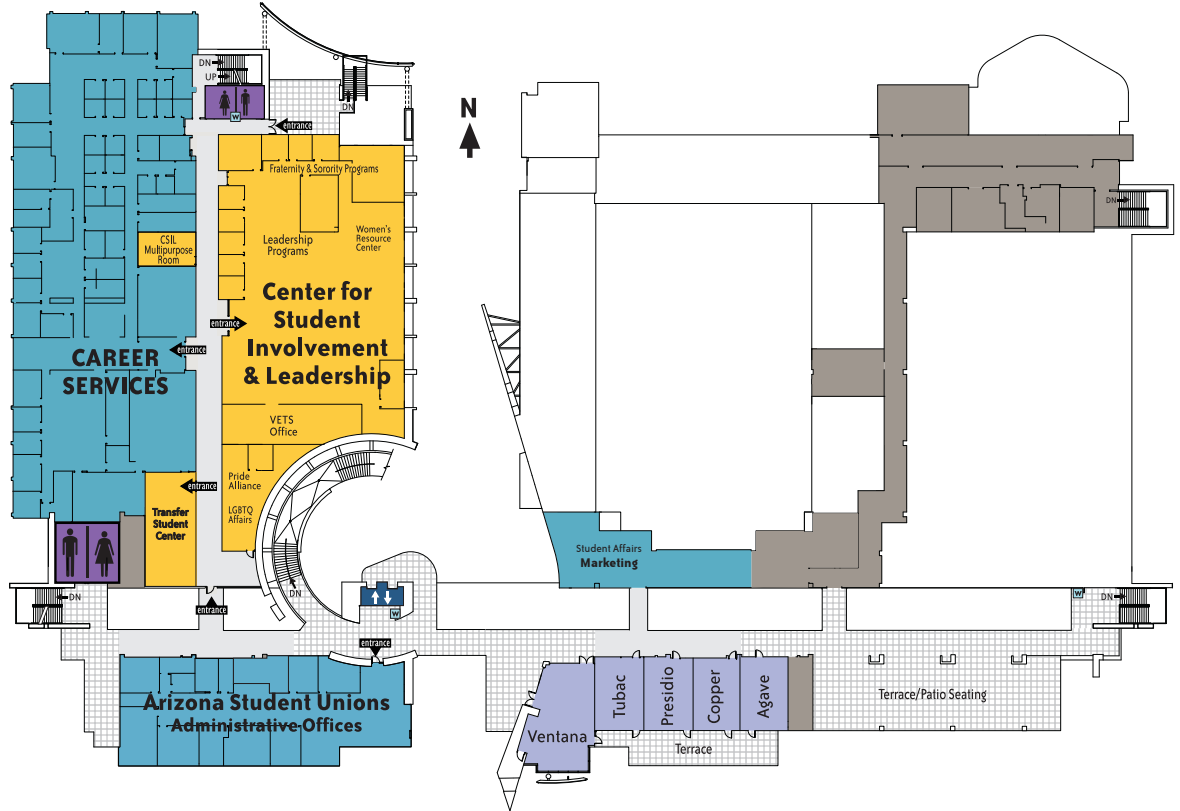

SERVICES

Business Center
CatCard Office
CatCash Office
Meal Plan Office
US Post Office
Computer Lab

The Student Union Memorial Center (SUMC) is a place of restricted public access. The SUMC is intended for the use of students, faculty, staff, guests of the University, and participants in authorized on-campus activities. Loitering or interfering with this intended use is prohibited, and violators will be required to leave.

LEVEL 4 (4th floor)

ON THIS LEVEL:

INVOLVEMENT

Center for Student Involvement & Leadership
 Fraternity & Sorority Programs
 Leadership Programs (including Blue Chip)
 LGBTQ Affairs/
 Pride Alliance
 VETS Student Center
 Women's Resource Center
 Transfer Student Center

SERVICES

Arizona Student Union Administration
 Career Services
 Student Affairs Marketing

MEETING ROOMS

Agave
 Copper
 Presidio
 Tubac
 Ventana

LEVEL 3 (3rd floor)

ON THIS LEVEL:

FOOD

Arizona Room
 Cactus Grill

LOUNGES

Honors Lounge
 Kachina Lounge

MEETING ROOMS

Catalina
 Cholla
 Grand Ballroom
 Madera
 Mesa Room
 Mesquite
 Ocotillo
 Picacho
 Pima
 Rincon
 Sabino
 San Pedro
 Santa Cruz
 Santa Rita
 Tucson

FLOOR PLAN KEY