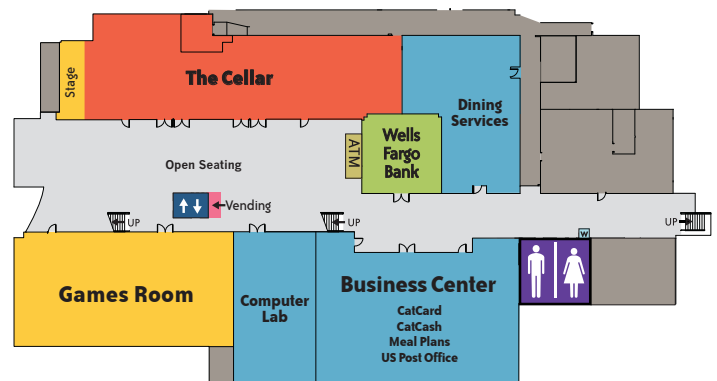

SERVICES

Business Center
CatCard Office
CatCash Office
Meal Plan Office
US Post Office
Computer Lab

The Student Union Memorial Center (SUMC) is a place of restricted public access. The SUMC is intended for the use of students, faculty, staff, guests of the University, and participants in authorized on-campus activities. Loitering or interfering with this intended use is prohibited, and violators will be required to leave.

Authority: ABOR Policy 7-201 • UA Campus Use Policy

• A.R.S. § 13-2905, -2911

UA is tobacco free.

tobaccofree.arizona.edu

union.arizona.edu

INFO: 621.7755

FLOOR PLAN KEY

| | | | | |
|--|--|--|--|--|
| | | | | |
| | | | | |
| | | | | |

LEVEL 4 (4th floor)

ON THIS LEVEL:

INVOLVEMENT

Center for Student Involvement & Leadership
 Fraternity & Sorority Programs
 Leadership Programs (including Blue Chip)
 LGBTQ Affairs/
 Pride Alliance
 VETS Student Center
 Women's Resource Center
 Transfer Student Center

SERVICES

Arizona Student Union Administration
 Career Services
 Student Affairs Marketing

MEETING ROOMS

Agave
 Copper
 Presidio
 Tubac
 Ventana

LEVEL 3 (3rd floor)

ON THIS LEVEL:

FOOD

Arizona Room
 Cactus Grill