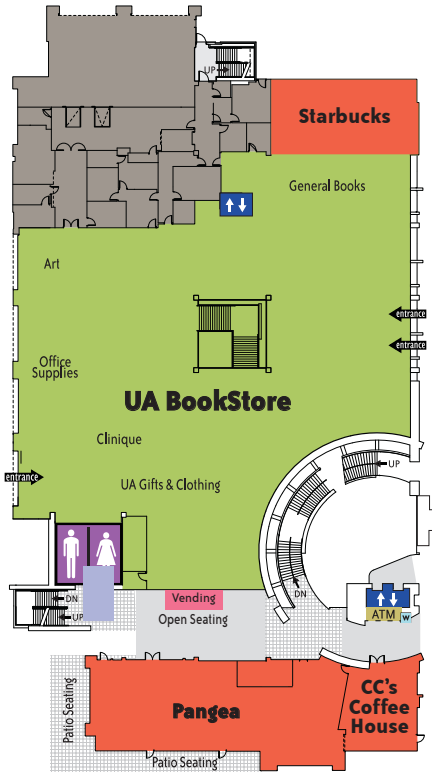

LEVEL 2 (main floor)

ON THIS LEVEL:

FOOD

Burger King
CC's Coffee House
Chick-Fil-A
Core
Einstein Bros. Bagels
IQ Fresh
On Deck Deli
Panda Express
Pangea
Papa John's Pizza
Pinkberry
Sabor
Starbucks
U-Mart

RETAIL

UA Bookstore
Fastcopy &
& Mail Scheduling, FedEx
Gallagher Theater Box
Office

INVOLVEMENT

Gallagher Theater
Office of Student
Engagement

SERVICES

Campus Mall Use
& Mail Scheduling
Info Desk/Lost & Found

LOUNGES

Alumni Heritage Lounge
TV Lounge
U.S.S. Arizona Lounge

MEETING ROOMS

Union Kiva

STUDENT UNION MEMORIAL CENTER

FLOOR PLAN & DIRECTORY

Your guide to finding your way in the Student Union Memorial Center.

LEVEL 1 (lower level)

ON THIS LEVEL:

FOOD

The Cellar

RETAIL

UA Bookstore Buyback
Wells Fargo

INVOLVEMENT

The Cellar Stage
Games Room