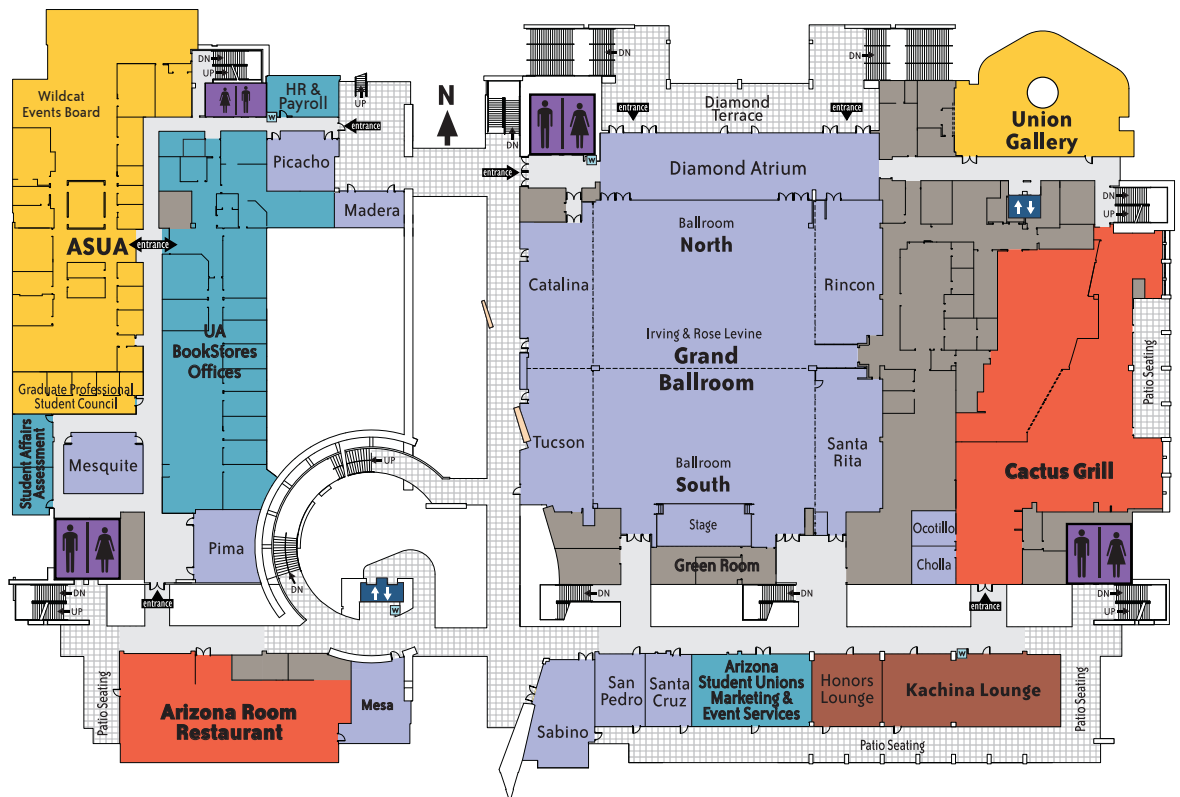

SERVICES

Business Center
CatCard Office
CatCash Office
Meal Plan Office
US Post Office
Computer Lab

The Student Union Memorial Center (SUMC) is a place of restricted public access. The SUMC is intended for the use of students, faculty, staff, guests of the University, and participants in authorized on-campus activities. Loitering or interfering with this intended use is prohibited, and violators will be required to leave.

SERVICES

Arizona Student Union Administration
 Career Services
 Student Affairs Marketing

MEETING ROOMS

Agave
 Copper
 Presidio
 Tubac
 Ventana

LEVEL 3 (3rd floor)

ON THIS LEVEL:

FOOD

Arizona Room
 Cactus Grill

LOUNGES

Honors Lounge
 Kachina Lounge

MEETING ROOMS

Catalina
 Cholla
 Grand Ballroom
 Madera
 Mesa Room
 Mesquite
 Ocotillo
 Picacho
 Pima
 Rincon
 Sabino
 San Pedro
 Santa Cruz
 Santa Rita
 Tucson

FLOOR PLAN KEY

| | | | | |
|----------|---------------|------------|----------|-----------------------|
| ATM | Involvement | Rest Rooms | Services | Walkways |
| Elevator | Lounges | Restricted | Vending | Patios & Open Seating |
| Food | Meeting Rooms | Retail | Water | |