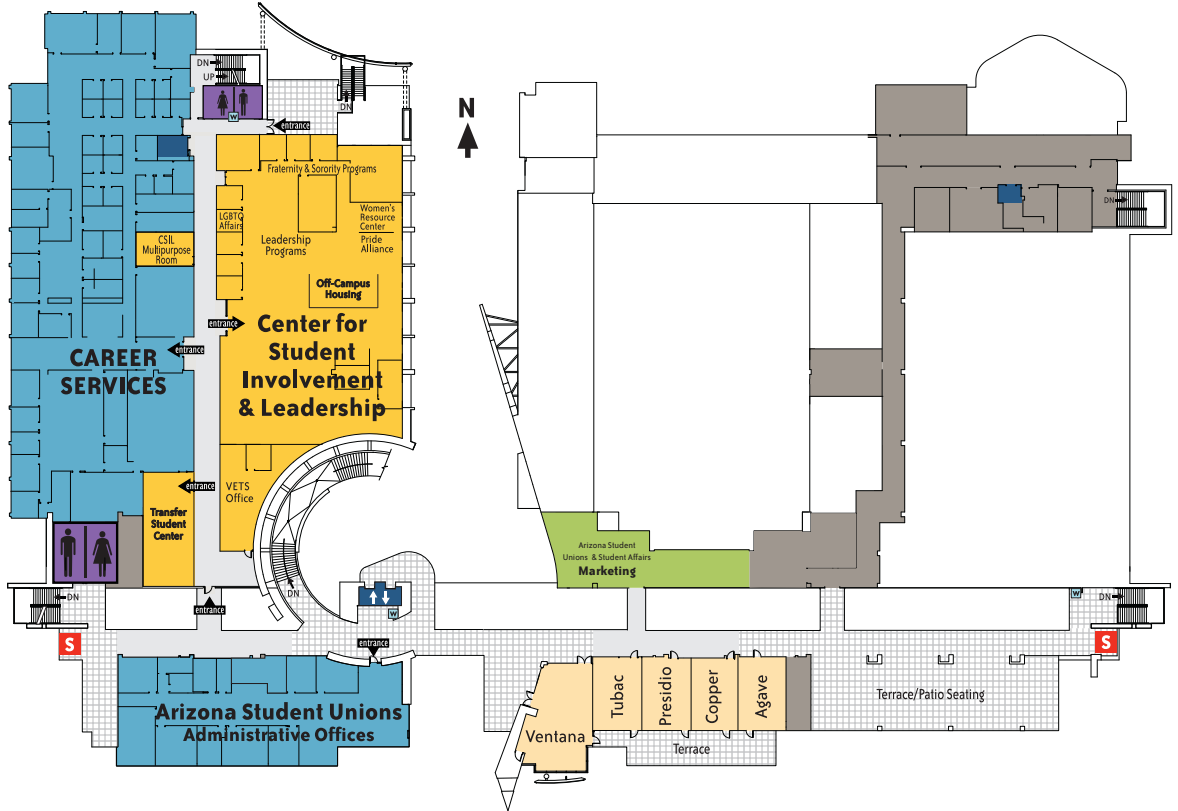

LOUNGES

- Alumni Heritage Lounge
- Union Kiva Room
- U.S.S. Arizona Lounge

STUDENT UNION MEMORIAL CENTER

FLOOR PLAN & DIRECTORY

Your guide to finding your way in the Student Union Memorial Center.

The Student Union Memorial Center (SUMC) is a place of restricted public access. The SUMC is intended for the use of students, faculty, staff, guests of the University, and participants in authorized on-campus activities. Loitering or interfering with this intended use is prohibited, and violators will be required to leave.

FLOOR PLAN KEY

- Food
- Involvement
- Services
- Water
- Retail
- Meeting Rooms
- Walkway
- Restricted
- ↑↓ Elevators
- ♂♀ Restrooms
- S Designated Smoking Area

LEVEL 4 (4th floor)

ON THIS LEVEL:

INVOLVEMENT

SERVICES

Career Services
 Off Campus Housing
 Student Unions Admin

MARKETING

Arizona Student Unions & Student Affairs Marketing

MEETING ROOMS

Agave
 Copper
 Presidio
 Tubac
 Ventana

LEVEL 3 (3rd floor)

ON THIS LEVEL:

FLOOR PLAN KEY

- Food
- Retail
- ⇕ Elevators
- Involvement
- Meeting Rooms
- ♂ ♀ Restrooms
- Services
- Walkway
- Restricted
- w Water
- S Designated Smoking Area