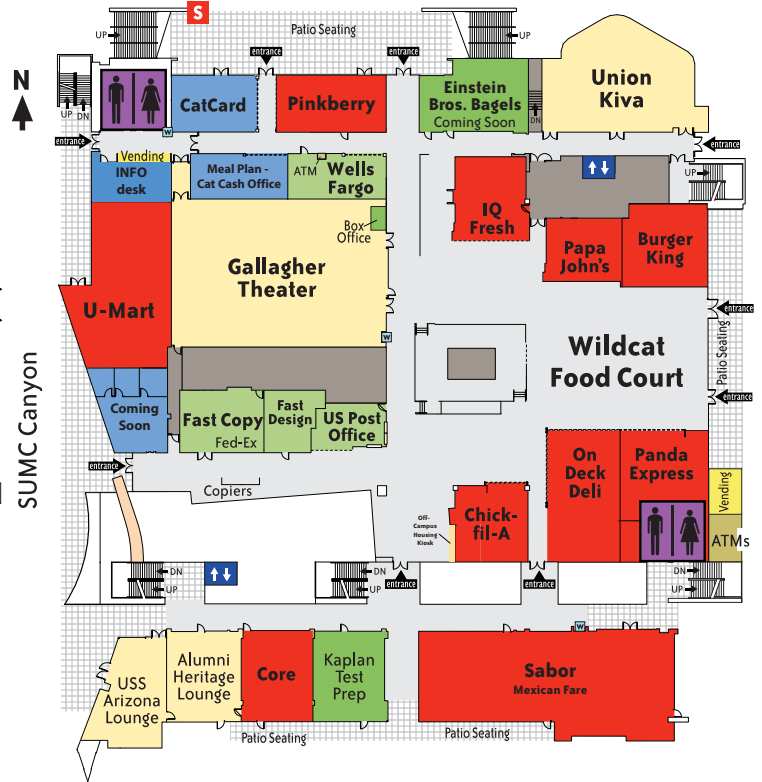

LEVEL 2
(main floor)

ON THIS LEVEL:

FOOD

- 3 Cheeses & a Noodle
- Burger King
- Canyon Café & Bistro
- Chick-Fil-A
- Core
- Einstein Bros. Bagels
- IQ Fresh
- On Deck Deli
- Panda Express
- Papa John's Pizza
- Pinkberry
- Sabor
- Starbucks
- U-Mart

RETAIL

- Bookstore
- Fastcopy & Design, FedEx
- Gallagher Theater
- Kaplan Test Prep
- US Post Office
- Wells Fargo Bank

SERVICES

- Catcard Office
- CatCash Office
- Info Desk/Lost & Found
- Meal Plan Office

LOUNGES

- Alumni Heritage Lounge
- Union Kiva Room
- U.S.S. Arizona Lounge

STUDENT UNION MEMORIAL CENTER

FLOOR PLAN & DIRECTORY

Your guide to finding your way in the Student Union Memorial Center.

The Student Union Memorial Center (SUMC) is a place of restricted public access. The SUMC is intended for the use of students, faculty, staff, guests of the University, and participants in authorized on-campus activities. Loitering or interfering with this intended use is prohibited, and violators will be required to leave.

FLOOR PLAN KEY

- Food
- Retail
- ⇕ Elevators
- Involvement
- Meeting Rooms
- ♂ ♀ Restrooms
- Services
- Walkway
- Restricted
- w Water
- S Designated Smoking Area