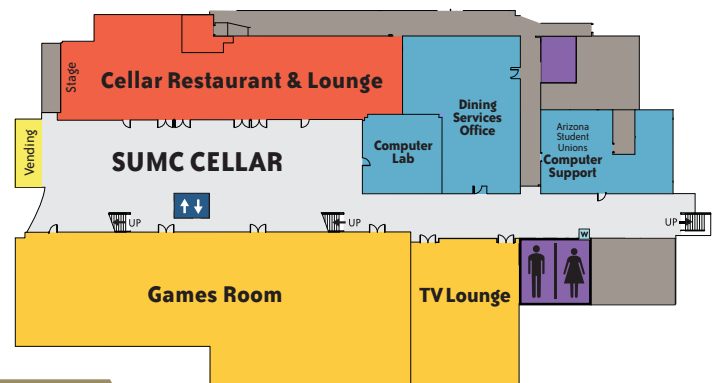

LOUNGES

- Alumni Heritage Lounge
- Union Kiva Room
- U.S.S. Arizona Lounge

STUDENT UNION MEMORIAL CENTER

FLOOR PLAN & DIRECTORY

Your guide to finding your way in the Student Union Memorial Center.

The Student Union Memorial Center (SUMC) is a place of restricted public access. The SUMC is intended for the use of students, faculty, staff, guests of the University, and participants in authorized on-campus activities. Loitering or interfering with this intended use is prohibited, and violators will be required to leave.

INFO: 621.7755

LEVEL 1
(lower level)

ON THIS LEVEL:

SUMC CELLAR

- Cellar Restaurant
- Cellar Lounge & Stage
- Games Room
- TV Lounge
- Computer Lab

BOOKSTORE

- Textbooks
- Computer Store
- Event Area
- Textbook Buybacks

FLOOR PLAN KEY

- Food
- Involvement
- Services
- Water
- Retail
- Meeting Rooms
- Walkway
- Restricted
- ↑↓ Elevators
- ♂♀ Restrooms
- S Designated Smoking Area

LEVEL 4 (4th floor)

ON THIS LEVEL:

INVOLVEMENT

FLOOR PLAN KEY

- Food
- Retail
- ⇕ Elevators
- Involvement
- Meeting Rooms
- ♂ ♀ Restrooms
- Services
- Walkway
- Restricted
- w Water
- S Designated Smoking Area