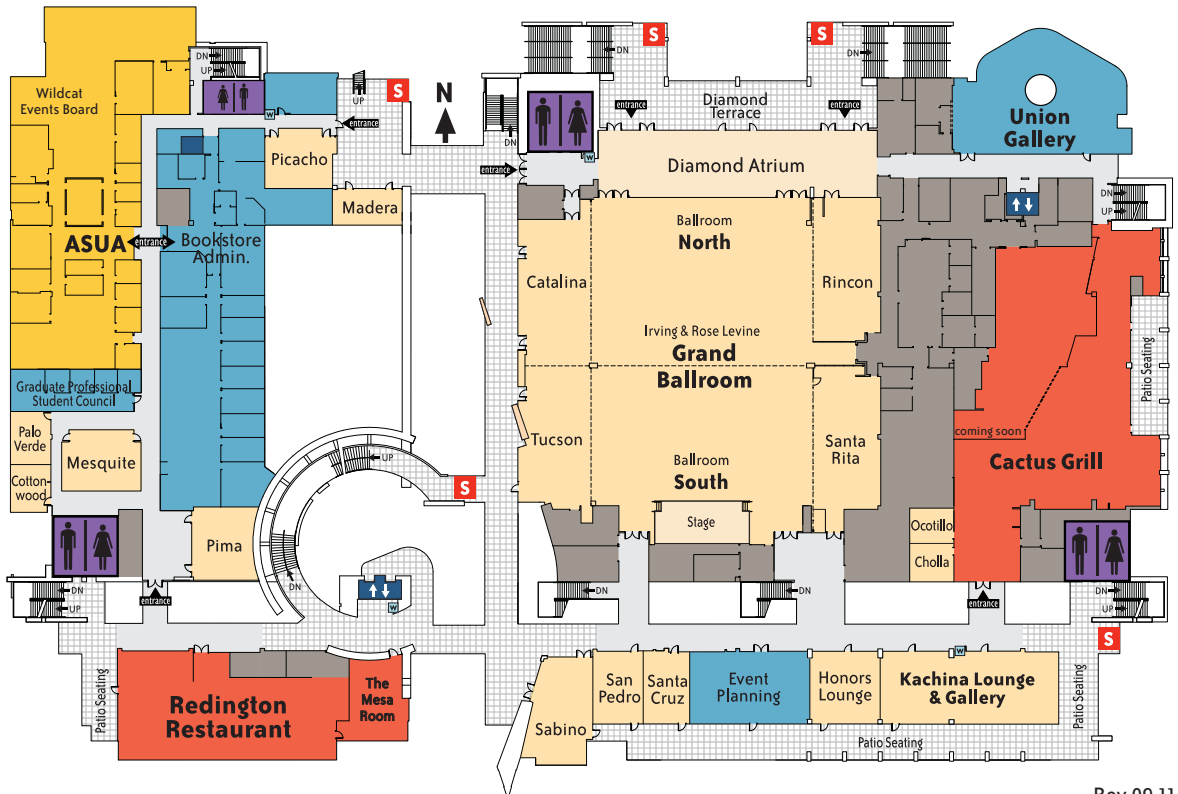

LOUNGES

- Alumni Heritage Lounge
- Union Kiva Room
- U.S.S. Arizona Lounge

STUDENT UNION MEMORIAL CENTER

FLOOR PLAN & DIRECTORY

Your guide to finding your way in the Student Union Memorial Center.

The Student Union Memorial Center (SUMC) is a place of restricted public access. The SUMC is intended for the use of students, faculty, staff, guests of the University, and participants in authorized on-campus activities. Loitering or interfering with this intended use is prohibited, and violators will be required to leave.

FOOD

Cactus Grill
 Fro-yo
 Mesa Room
 Redington Restaurant

INVOLVEMENT

ASUA
 Wildcat Events Board
 Graduate Professional Student Council

SERVICES

Event Planning
 Redington Catering
 Room & Mall Scheduling
 UA Bookstores Admin
 Union Gallery

LOUNGES

Diamond Atrium
 Honors Lounge
 Kachina Lounge & Gallery

MEETING ROOMS

Grand Ballroom
 Catalina
 Cholla
 Cottonwood
 Madera
 Mesquite
 Ocotillo
 Palo Verde
 Picacho
 Pima
 Rincon
 Sabino
 San Pedro
 Santa Cruz
 Santa Rita
 Tucson

FLOOR PLAN KEY

- Food
- Retail
- ⇕ Elevators
- Involvement
- Meeting Rooms
- ♂ ♀ Restrooms
- Services
- Walkway
- Restricted
- w Water
- S Designated Smoking Area